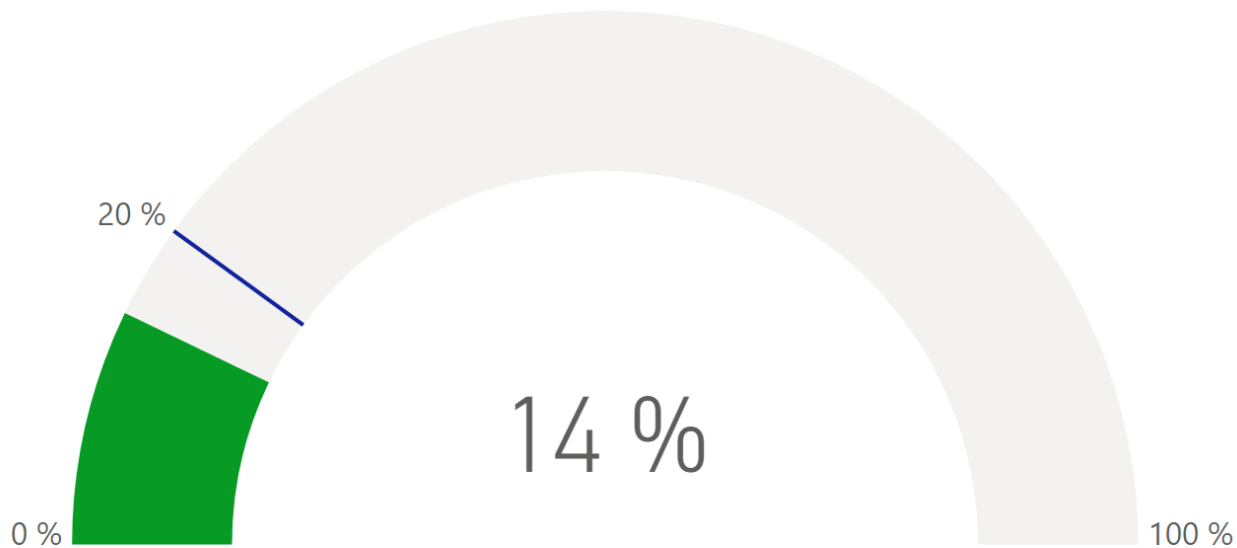

Adoption in Action

% of Emails Tagged as Outages

“Are We Detecting Fast Enough?”

Current Detection Speed vs <60s Goal

60.00

Time to Log (sec)

Business Impact at a Glance

What This Outage Means for Business

A partial outage is affecting the lighting on floor 2, impacting employees in that area. No other operational disruptions are reported.

Last Summary Created: 09/29/2025 02:45 AM

“Before vs After — ROI at a Glance”

\$47K Monthly Savings (79% reduction)